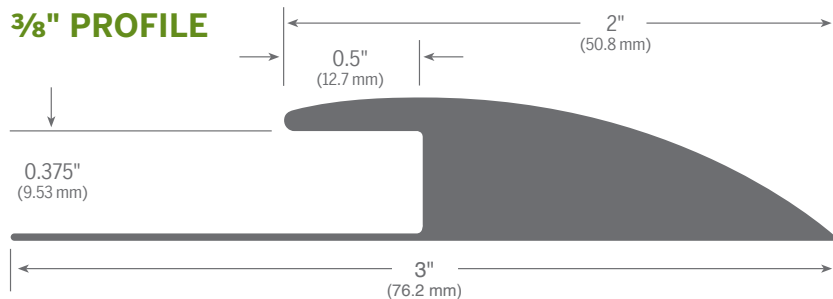

ULTIMATE TRANSITION STRIPS

1/4" PROFILE

Typical Properties

Property	Results
Size	1/4"
Length	12' (3.66 m)
Material	Homogeneous PVC (Black)
Flooring Sizes	Fits 4mm to 6.4mm

3/8" PROFILE

Typical Properties

Property	Results
Size	3/8"
Length	12' (3.66 m)
Material	Homogeneous PVC (Black)
Flooring Sizes	Fits 7mm to 9.5mm