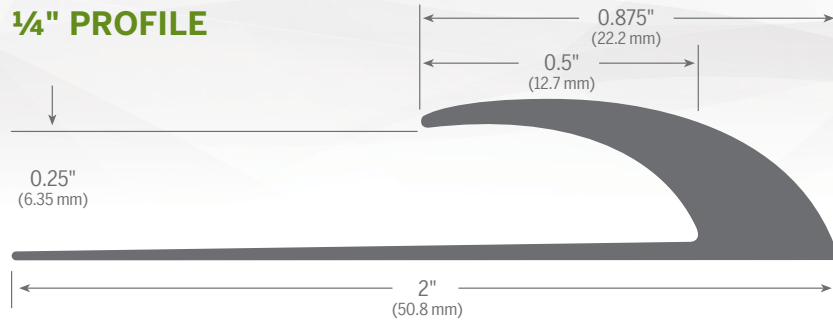

ULTIMATE TRANSITION STRIPS

1/4" PROFILE

Typical Properties

Property	Results
Size	1/4"
Length	12' (3.66 m)
Material	Homogeneous PVC (Black)
Flooring Sizes	Fits 4mm to 6.4mm

3/8" PROFILE

Typical Properties

Property	Results
Size	3/8"
Length	12' (3.66 m)
Material	Homogeneous PVC (Black)
Flooring Sizes	Fits 7mm to 9.5mm